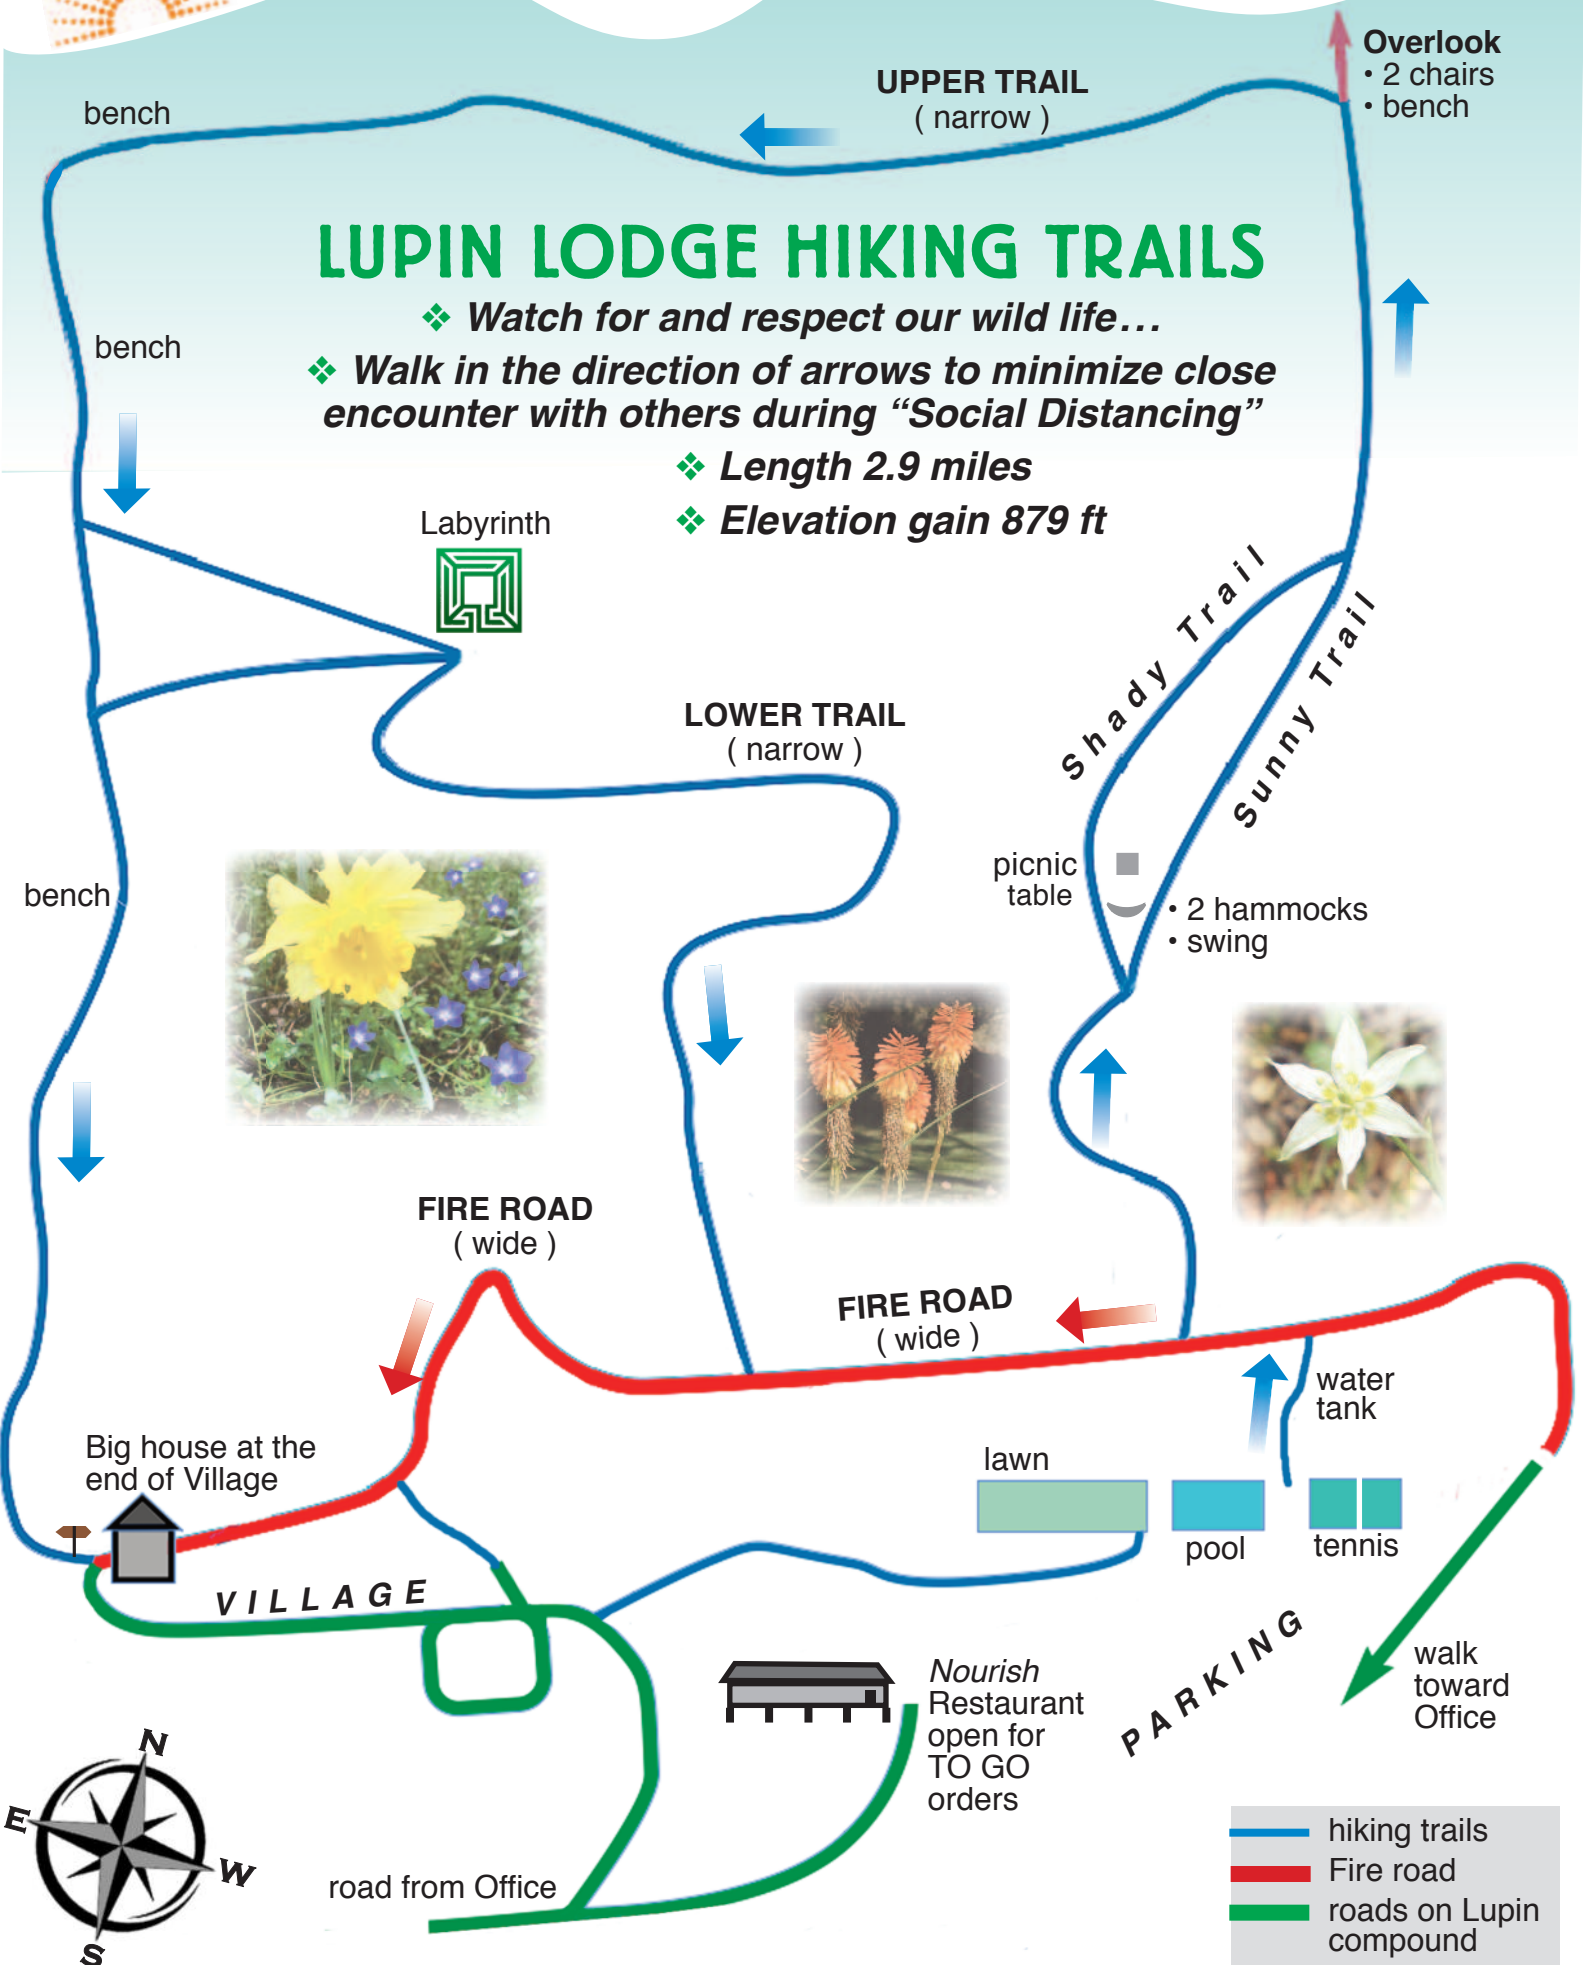

LUPIN LODGE HIKING TRAILS

- ❖ Watch for and respect our wild life...
- ❖ Walk in the direction of arrows to minimize close encounter with others during "Social Distancing"
- ❖ Length 2.9 miles
- ❖ Elevation gain 879 ft

- hiking trails
- Fire road
- roads on Lupin compound